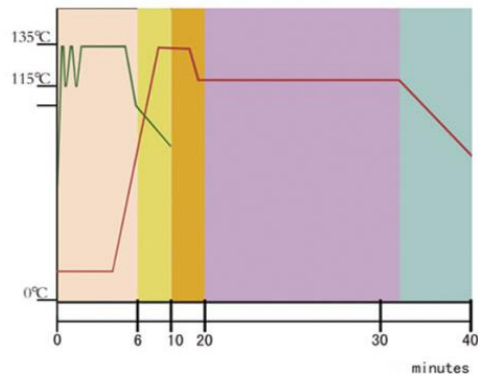

### Details:

Simple operation

Standard printer, real-time record for sterilization process

Ultra-thin cassette box design makes heating and cooling faster

0.22µm Biofilter

### Working Curve:

Sterilization Chart

A. Air removal B. Warming up  
C. Pressurizing D. Sterilizing E. Venting

Sterilization Cycle Comparison

Advantages:  
Shorter cycle time, higher efficiency