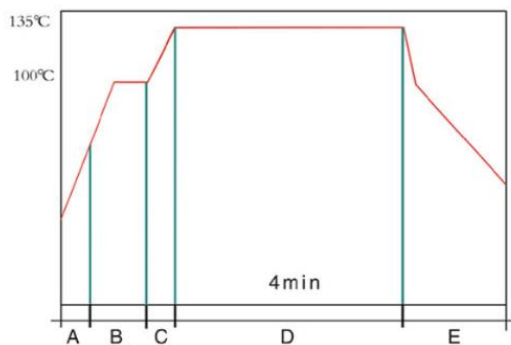

### Details:

Simple operation

Standard printer, real-time record for sterilization process

Ultra-thin cassette box design makes heating and cooling faster

0.22µm Biofilter

### Working Curve:

Sterilization Chart

A. Air removal B. Warming up  
C. Pressurizing D. Sterilizing E. Venting

Sterilization Cycle Comparison

Advantages:  
Shorter cycle time, higher efficiency